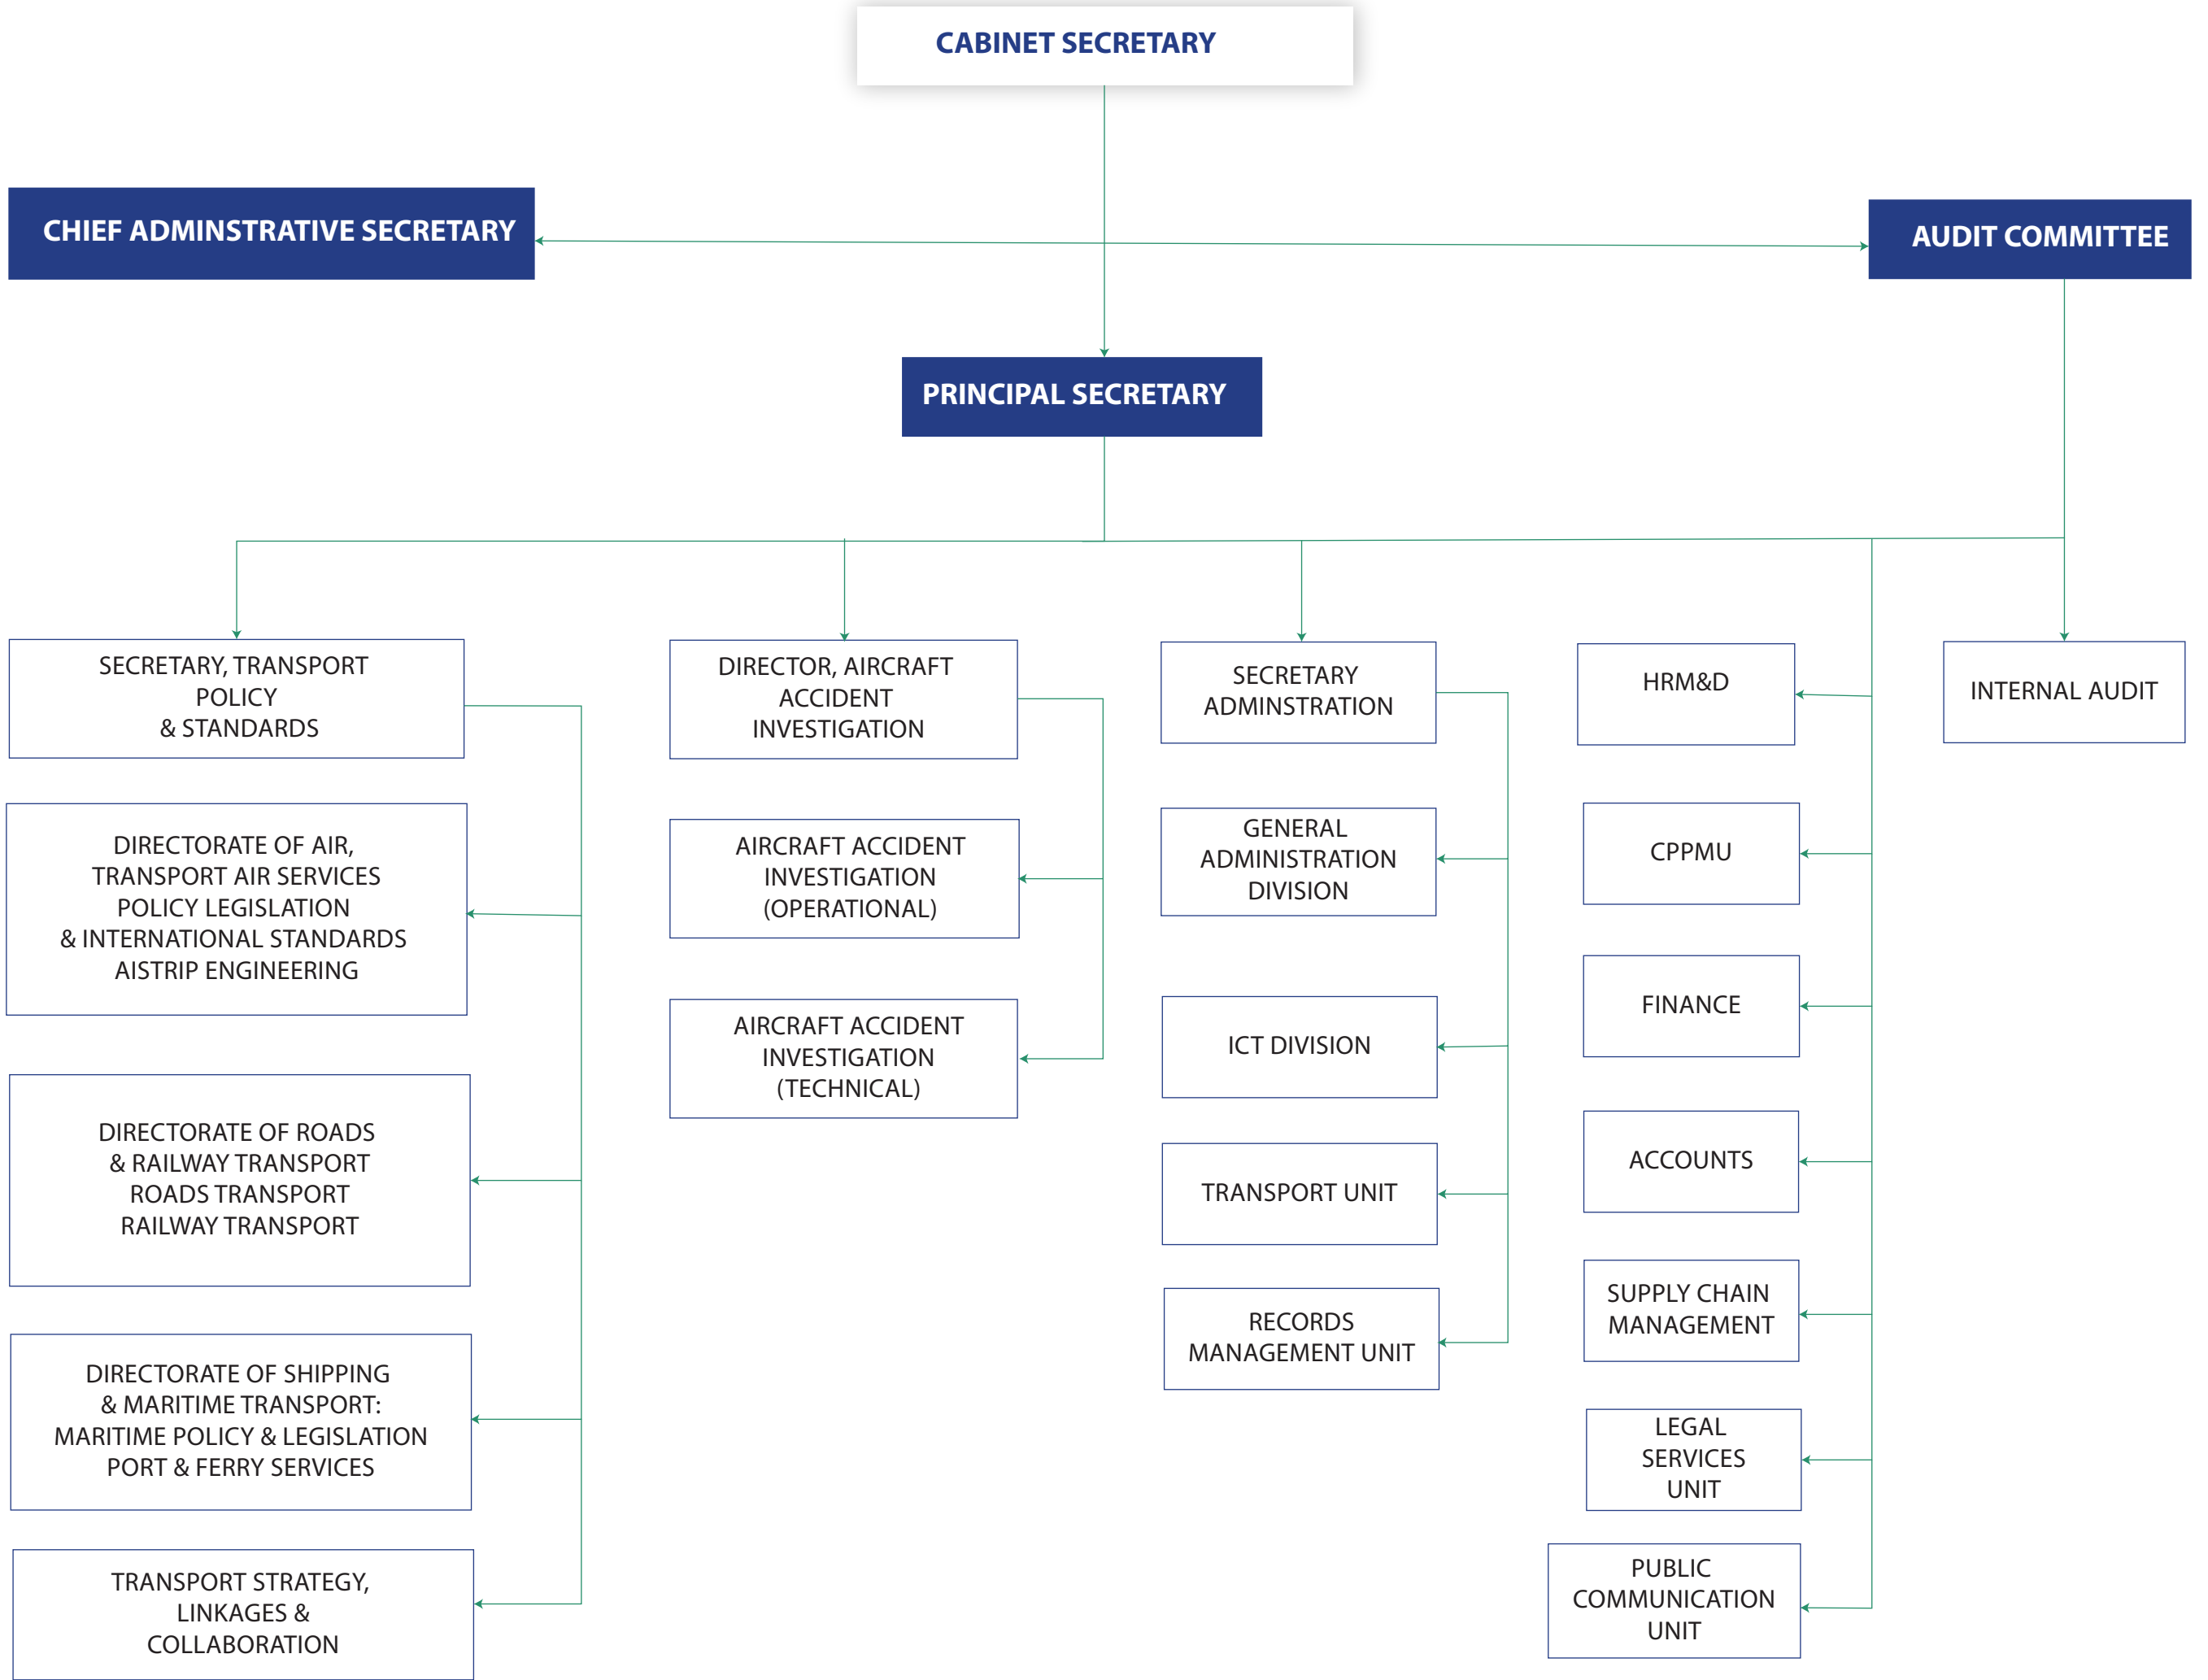

ORGANISATIONAL STRUCTURE

Key:

CPPMU - Central Planning & Project Monitoring Unit
HRM&D - Human Resource Management & Development
ICT - Information Communication Technology