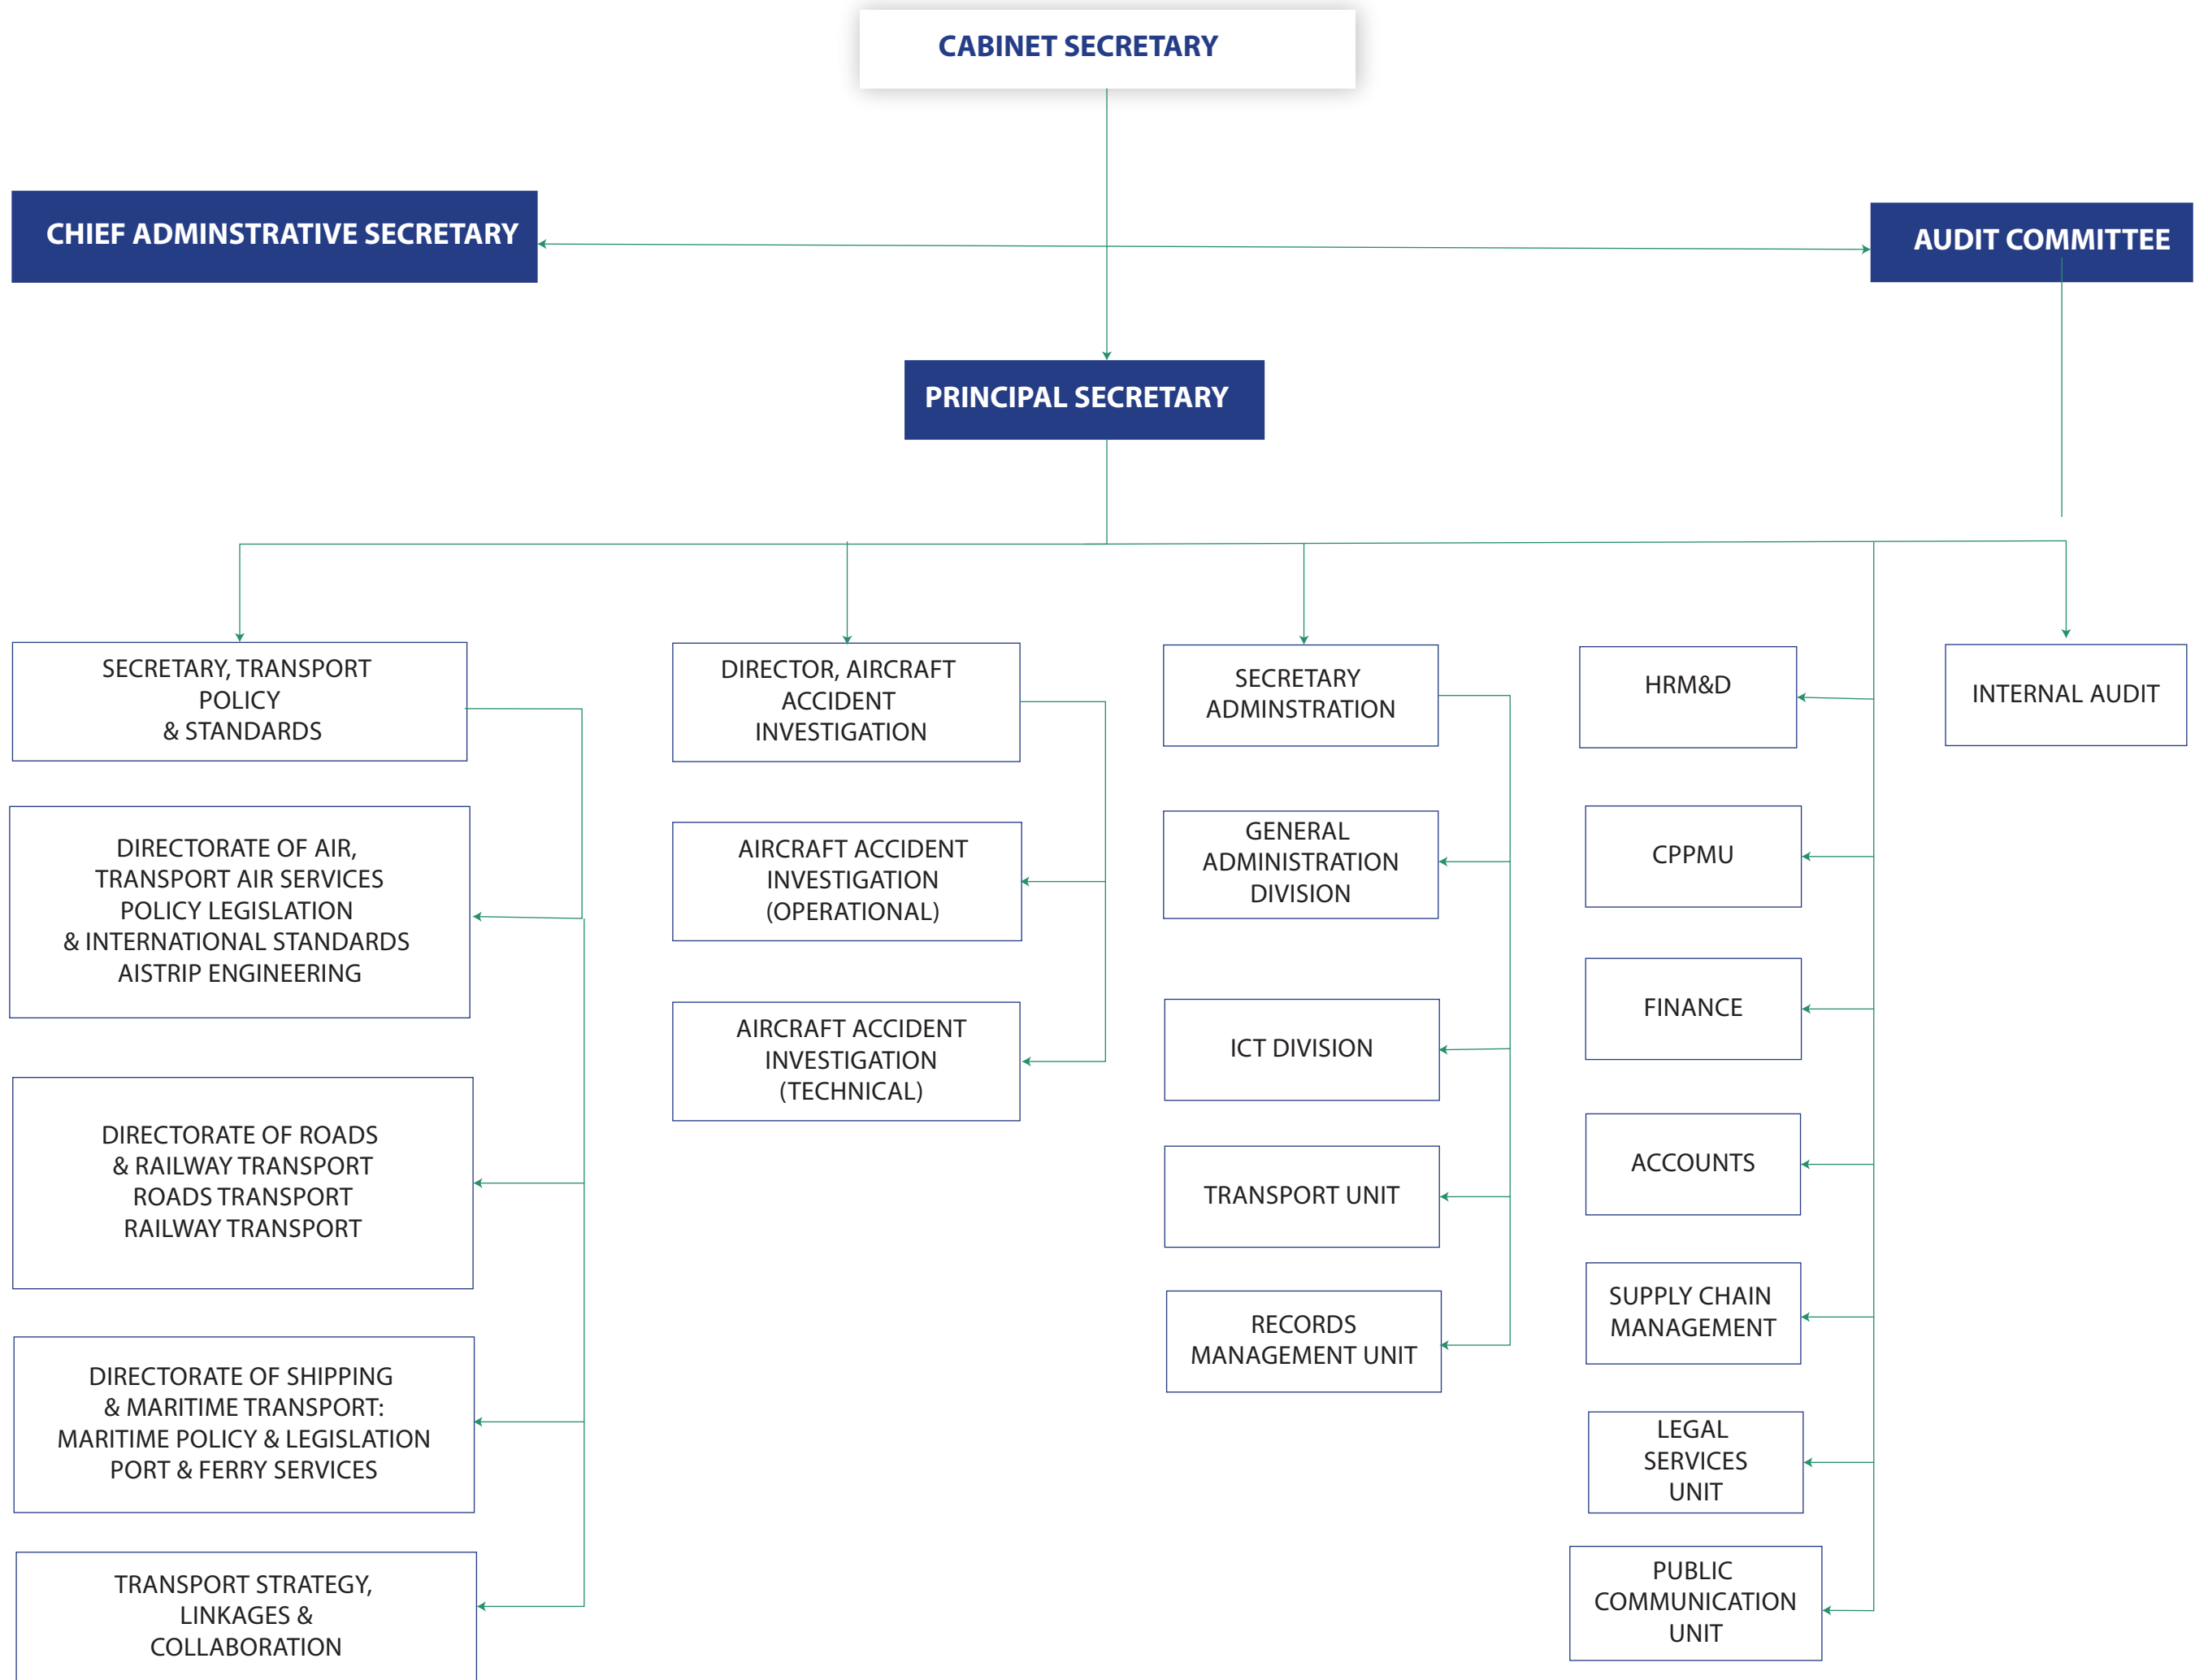

**MINISTRY OF ROADS AND TRANSPORT
STATE DEPARTMENT FOR TRANSPORT**

ORGANISATIONAL STRUCTURE

Key:

CPPMU - Central Planning & Project Monitoring Unit
 HRM&D - Human Resource Management & Development
 ICT - Information Communication Technology